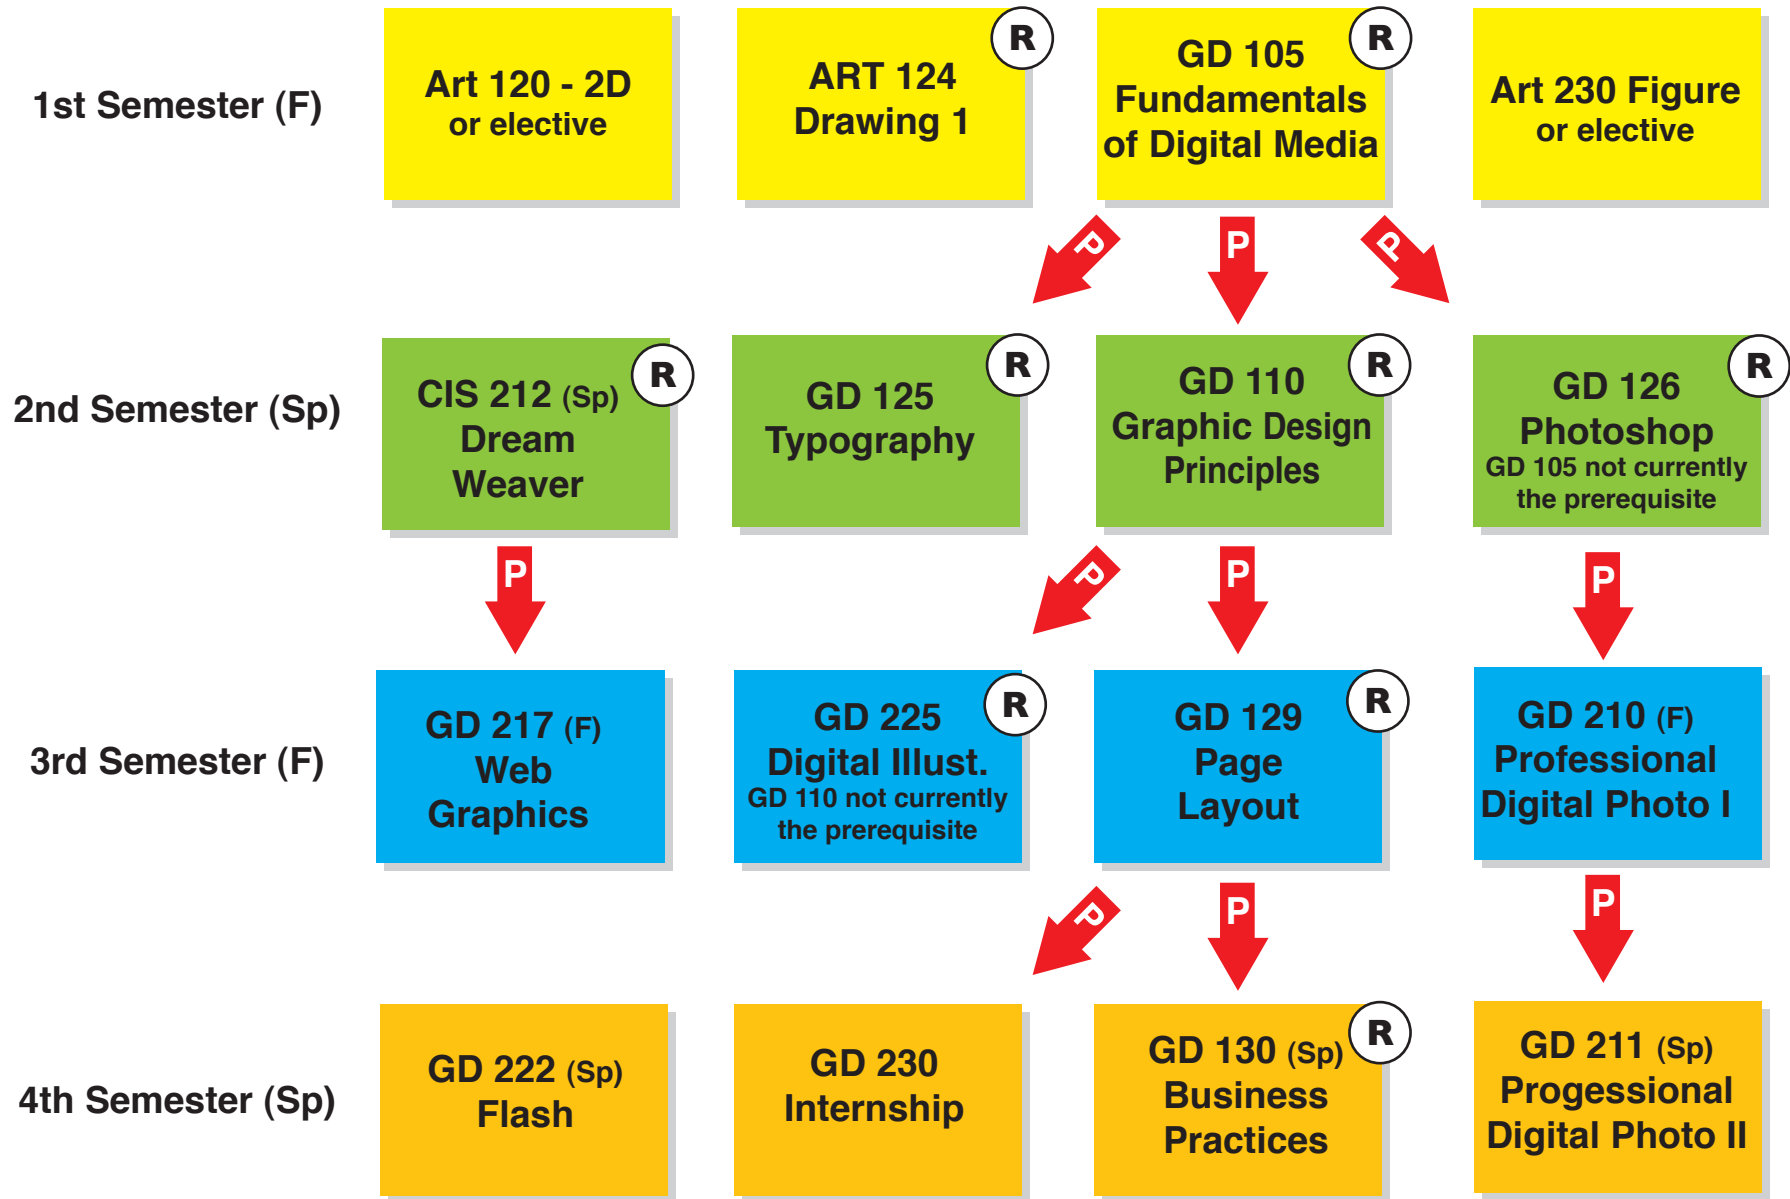

Graphic Design Two Year Program

 = Prerequisite **R** = Required

All required and three elective courses needed for the degree or certificate