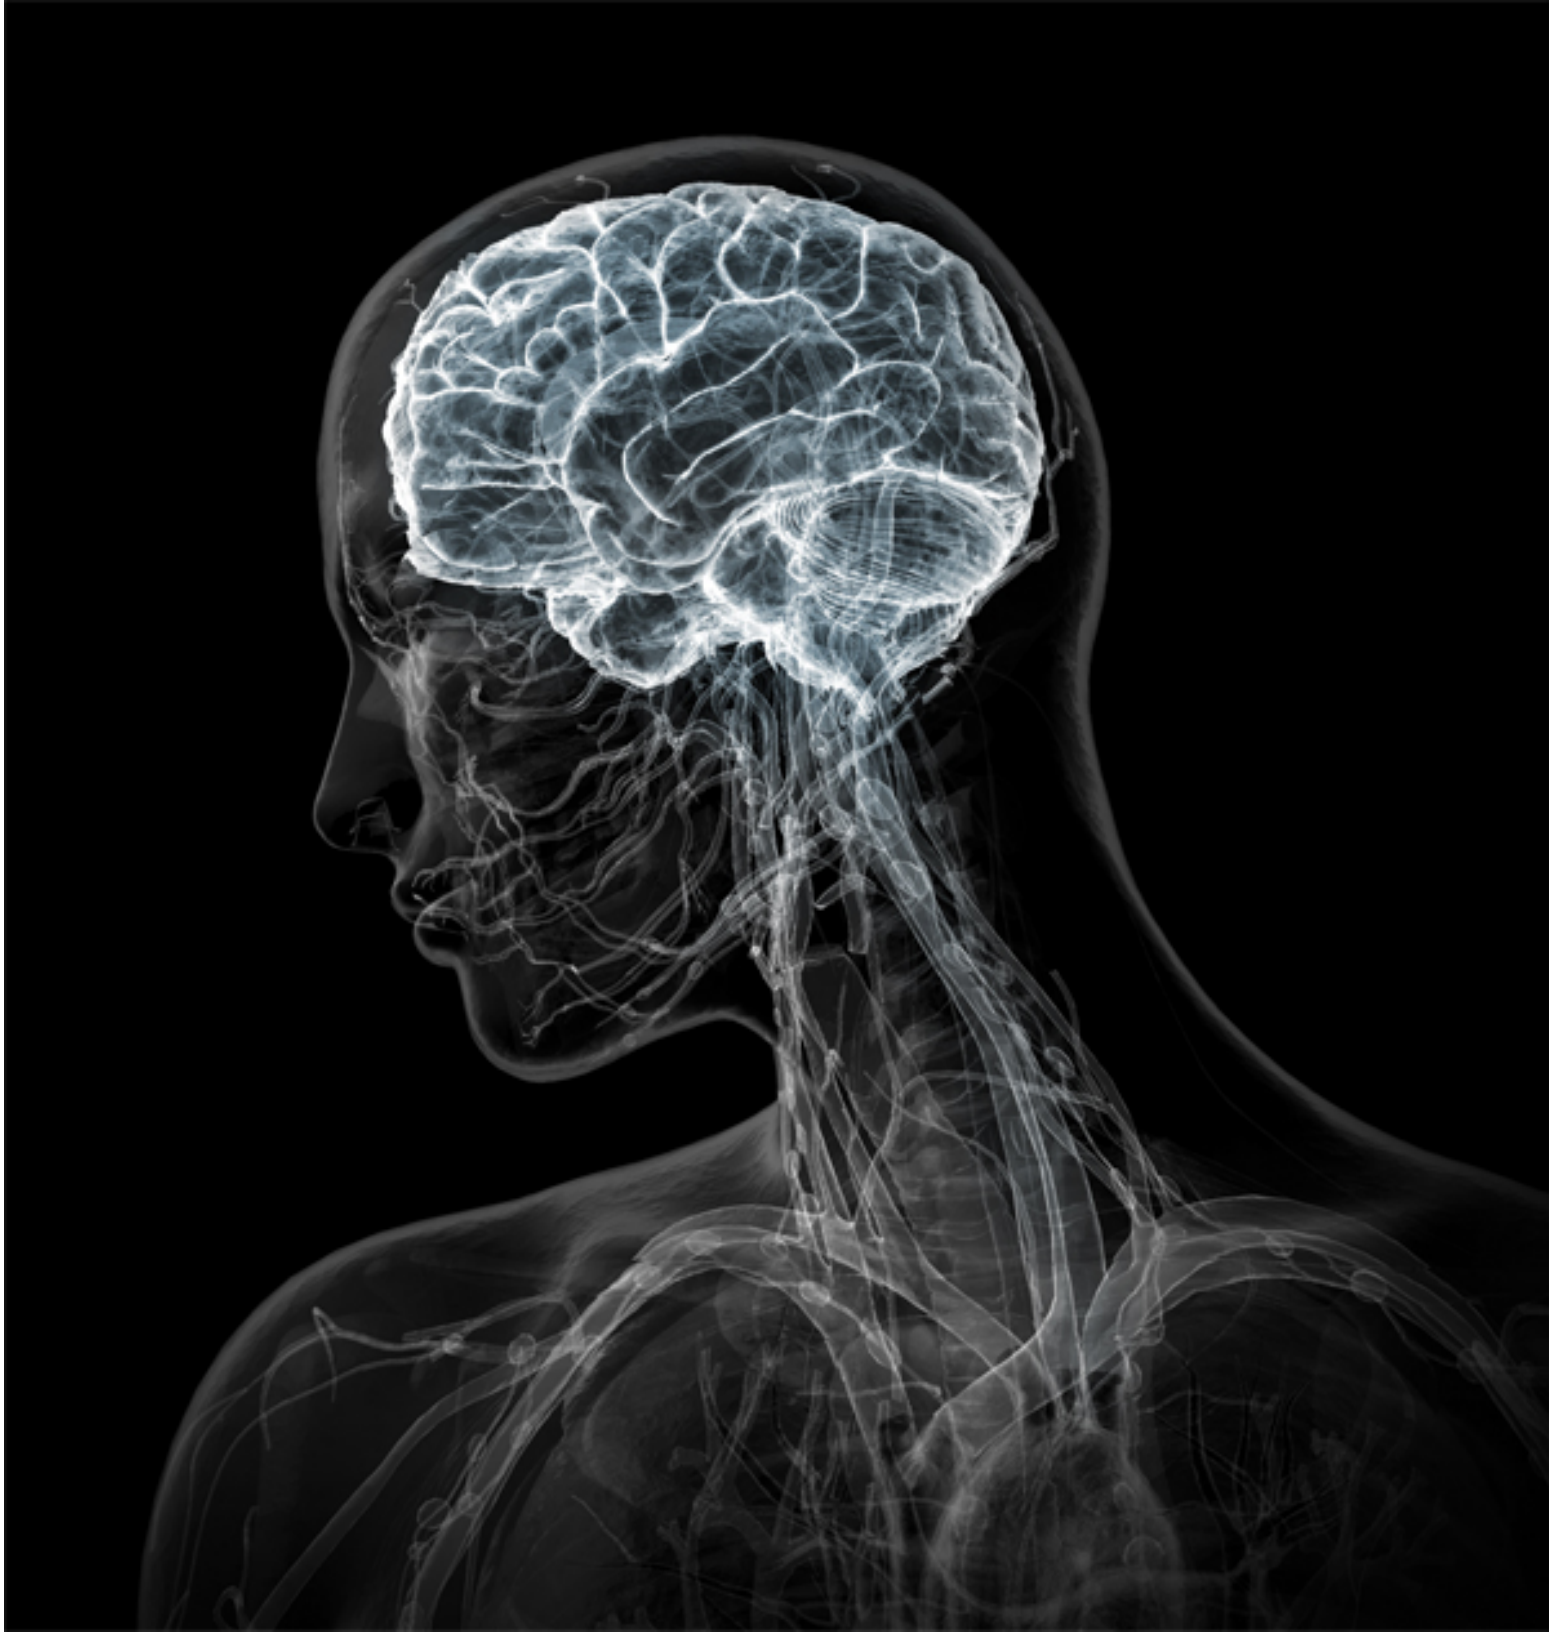

The cerebral cortex of the human brain is very crumpled. This allows more cortical surface area to fit inside our rather small skull. The actual surface area, if unfolded, is about the size of four sheets of notebook paper.

The human brain
Photograph by Fred Hossler/Getty Images

Brain Scan

Brain and cervical spinal cord
Image by 3D4Medical.com/Getty Images